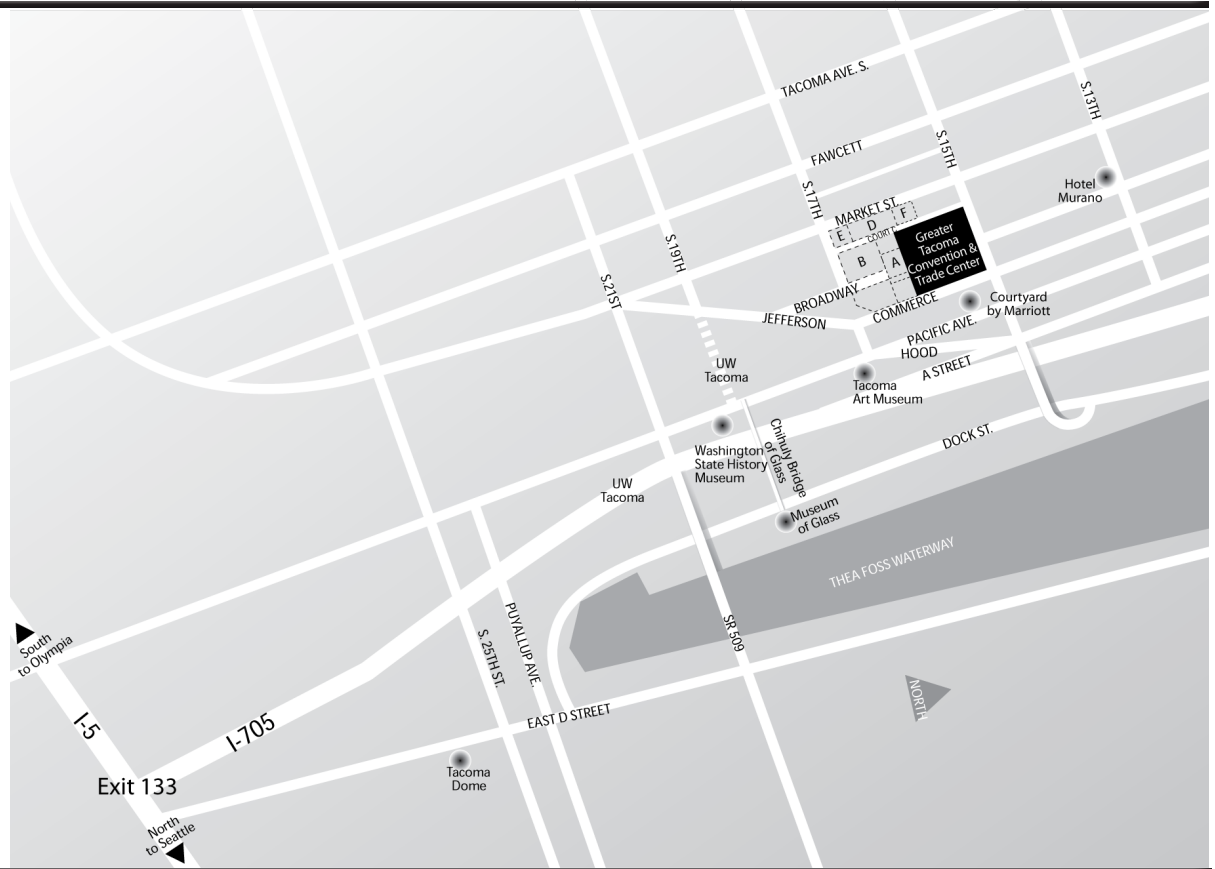

Greater Tacoma Convention & Trade Center Parking and Directions

ADDRESS: 1500 Broadway, Tacoma, WA 98402

DIRECTIONS FROM I-5

- At exit 133 (City Center Exit) turn RIGHT onto the ramp toward I-705/ City Center.
- Keep LEFT to stay on ramp toward I-705/ City Center.
- Turn LEFT onto ramp toward A Street/ City Center.
- Keep LEFT to stay on ramp toward S. 15th St./Pacific Ave.
- Follow S. 15th Street two blocks, the GTCTC will be on your left at 1500 Broadway.
- To access onsite parking, continue up S. 15th Street and turn LEFT on Market Street.
- Turn LEFT on S. 17th Street to access Lots *A, B, D & E.

*Parking lot A
in the garage,
is VAN ACCESSIBLE

PARKING RATES

(subject to change at any time)

\$5.00 0-4 Hours

\$10.00....4 + Hours / All Day

Greater
Tacoma Convention
& Trade Center

gtctc.org • 253.830.6601 main • 253.830.6600 24 hour security